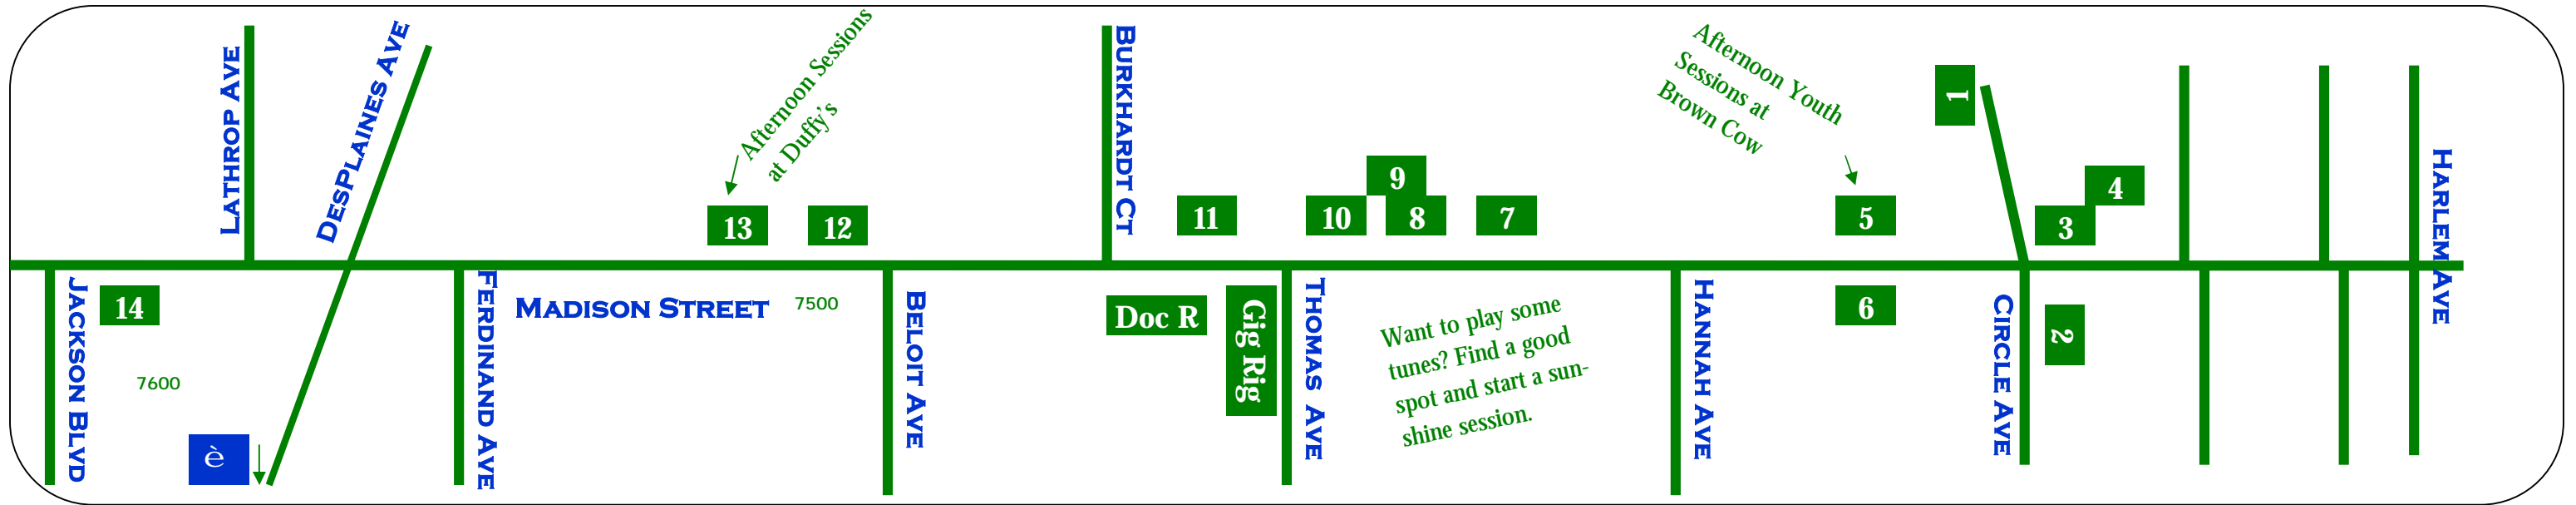

Molly Malone's
Free Appetizer with Purchase of an Entrée.

7652 Madison Street Forest Park, IL (708) 366-8073

WELCOME TO FOREST PARK s FAILTE Á PÁIRC FORAOISE

MAP OF FLEADH VENUES

- 1** St. John's Church: 305 Circle
- 2** The Shuckin' Grill: 410 Circle
- 3** Healy's Westside: 7321 Madison
- 4** I-COMM: 7321 Madison
- 5** Brown Cow: 7347 Madison
- 6** Forest Park Bank: 7348 Madison
- 7** House Red: 7403 Madison
- 8** Francesca's Room I: 7407 Madison
- 9** Francesca's Room II: 7407 Madison
- 10** Centuries & Sleuths: 7419 Madison
- 11** Shortstop: 7425 Madison
- Gig Rig** Gig Rig: Open air concerts
- Doc R** Doc Ryan's: 7432 Madison
- 12** Slainte: 7505 Madison
- 13** Duffy's: 7513 Madison
- 14** Molly Malone's: 7652 Madison
- e** Free Parking in the Blue Line Lot at 7650W/700S on DesPlaines & I-290

Out of this world food!
 Free delivery during Saturday's contests

A destination sandwich shop!
 Serving traditional Irish stew, Irish style chicken soup, corned beef, & gourmet sandwiches all day

7618 Madison 708-771-3016
 Irish-American owned and operated since 1977

IRISH MUSIC FESTIVAL AND COMPETITION

ALL EVENTS TO TAKE PLACE IN FOREST PARK
IN VENUES ALONG MADISON STREET

SCHEDULE OF EVENTS

- JUNE 25 7 P.M.** **OPENING CEREMONY,
CEILI, REGISTRATION, AND SESSION
MOLLY MALONE'S PUB, 7652 MADISON STREET
ADMISSION: \$10**
- JUNE 26 8 A.M.** **COMPETITOR REGISTRATION PACKETS AT
HEALY'S WESTSIDE, 7321 MADISON ST**
- 9 A.M.** **TRADITIONAL IRISH MUSIC COMPETITIONS,
CULTURAL DEMONSTRATIONS,
SESSIONS AND OUTDOOR PERFORMANCES,
VARIOUS LOCATIONS ALONG MADISON STREET**
- 6:30 P.M.** **BAND COMPETITIONS AT ST. JOHN'S, 305 CIRCLE
ALL DAY/EVENING PASS: \$10, DAYTIME ONLY: \$5**
- JUNE 27 10 A.M.** **MASS AND CLOSING CEREMONY**
- NOON** **CEILI
MOLLY MALONE'S PUB, 7652 MADISON STREET
CEILI ADMISSION: \$10**